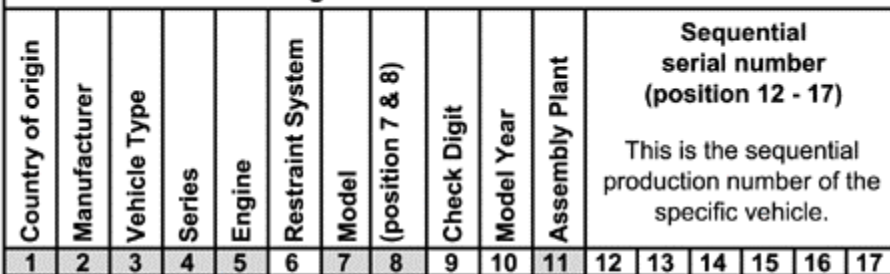

Volkswagen V.I.N. decoder

Model Year

- A = 1980
- B = 1981
- C = 1982
- D = 1983
- E = 1984
- F = 1985
- G = 1986
- H = 1987
- J = 1988
- K = 1989
- L = 1990
- M = 1991
- N = 1992
- P = 1993
- R = 1994
- S = 1995
- T = 1996
- V = 1997
- W = 1998
- X = 1999

'99 Restraints:

1. **Golf, GTI, Jetta, Cabrio, New Beetle & New Jetta:**
2. 2 AirBag Dr/Pass (Depowered)
     Side AirBag - Front Dr/Pass
   - 6 AirBag Dr/Pass (Standard)
     Side AirBag - Front Dr/Pass
   - 8 AirBag - Dr/Pass. Active - Dr/Pass
3. **Passat, EuroVan, New Golf, New GTI:**
4. 2 or 8 AirBag Dr/Pass. Active - Dr/Pass (Depowered)
   - 3 or 6 AirBag - Dr/Pass (Depowered)
     Side AirBag - Front Dr/Pass
   - 4 AirBag Dr/Pass (Depowered)
     Side AirBag - Front & Rear Dr/Pass

Check Digit: 0-9 or "X"

This is a calculated digit per NHTSA code to determine the validity of a complete Vehicle Identification Number.

Must follow steps in order!

- 1- Model Year (position #10)
  Locate & use appropriate card.
- 2- Model Code (positions #7 & #8)
- 3- Vehicle Series (position #4)
- 4- Engine Code (position #5)