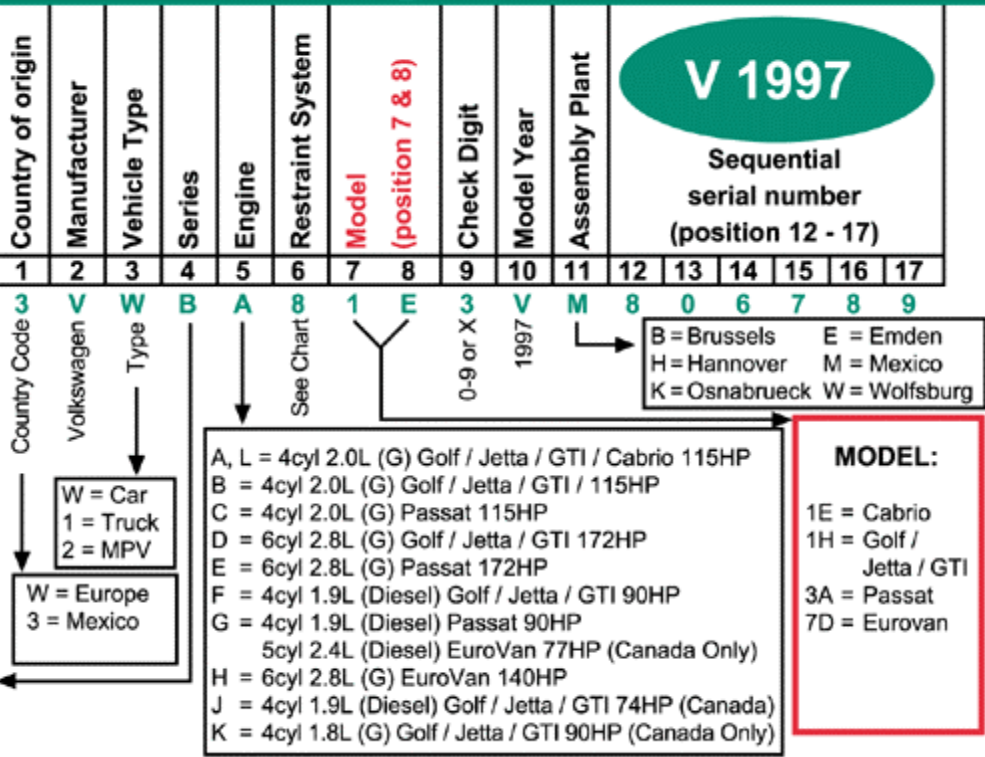

1997 Volkswagen V.I.N. decoder

SERIES:

- A = Cabrio
- B = Cabrio Highline
- D = GTI 2dr
- E = Passat 4dr GLX
Eurovan 3dr Camper
- F = Golf 4dr GL / TDI
Passat GLX Wagon
- G = GTI 2dr VR6 Dr. Ed.
Passat 4dr GLS / TDI
- H = GTI 2dr VR6
Passat GLS / TDI Wagon
- K = Golf 4dr K2 Edition
Eurovan 3dr GLS
- L = Golf 4dr TREK
- M = Golf 4dr Jazz
Eurovan 3dr MV
- R = Jetta 4dr GL/TDI
- S = Jetta 4dr GLS
- T = Jetta 4dr GLX
- V = Jetta 4dr GT
- W = Jetta 4dr TREK
- X = Jetta 4dr Jazz

Canada Only:

- A = Golf 2dr CL
Passat GLS/TDI
- B = Golf 2dr GL / TDI
Passat GLS / TDI Wagon
- C = Passat 4dr GLX
- D = Passat GLX Wagon
- E = Golf 4dr CL

'98 & Prior Restraints:

- 0 Active - Dr/Pass.
- 2 Passive
W/manual lap.
- 4 ELRA
W/manual lap.
- 5 AirBag - Dr.
Active - Dr/Pass.
- 6 AirBag - Dr/Pass.
Side AirBag Front Dr/Pass.
Active - Dr/Pass.
- 8 AirBag - Dr/Pass.
Active - Dr/Pass.

NOTES:

All '98 Passat an New Beetle Vehicles are equipped with depowered AirBags.

Dr = Driver Side
Pass = Passenger Side

Volkswagen V.I.N. decoder

Model Year

- A = 1980
- B = 1981
- C = 1982
- D = 1983
- E = 1984
- F = 1985
- G = 1986
- H = 1987
- J = 1988
- K = 1989
- L = 1990
- M = 1991
- N = 1992
- P = 1993
- R = 1994
- S = 1995
- T = 1996
- V = 1997
- W = 1998
- X = 1999

Check Digit: 0-9 or "X"

This is a calculated digit per NHTSA code to determine the validity of a complete Vehicle Identification Number.

Must follow steps in order!

- 1- Model Year (position #10)
Locate & use appropriate card.
- 2- Model Code (positions #7 & #8)
- 3- Vehicle Series (position #4)
- 4- Engine Code (position #5)