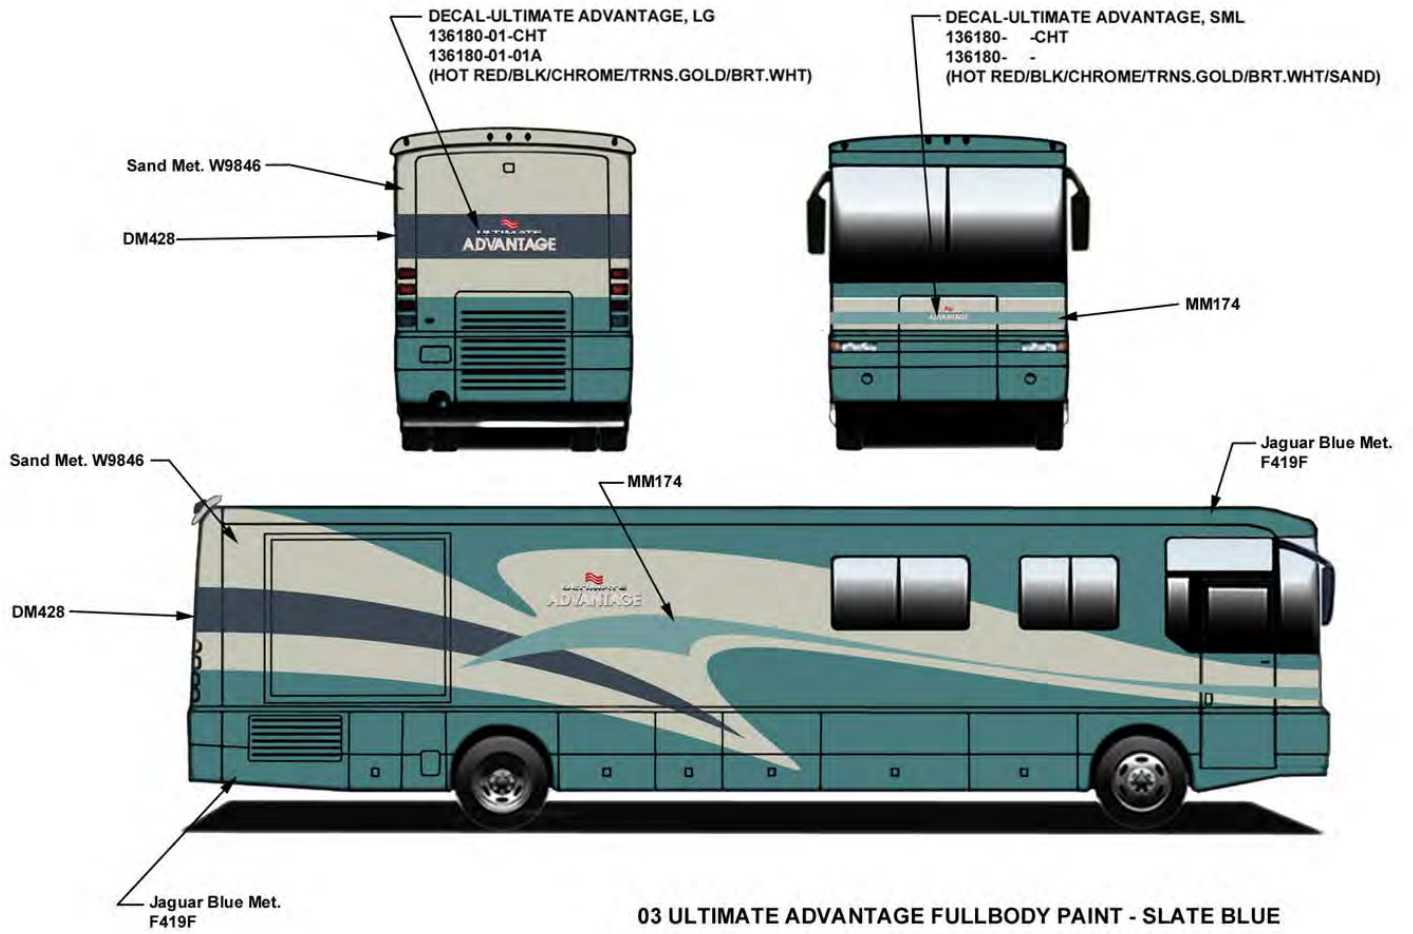

2003 ULTIMATE ADVANTAGE w/FULL BODY PAINT PACKAGE 27G