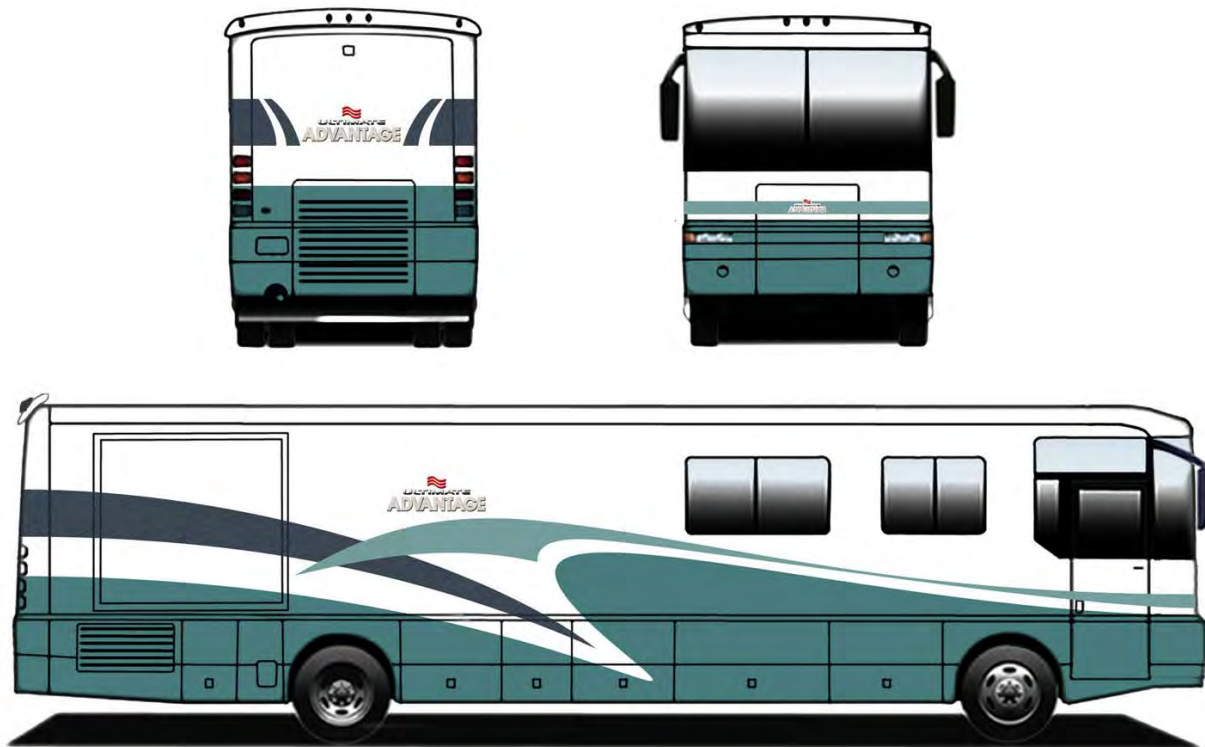

2003 ULTIMATE ADVANTAGE

Main Body Color

Bright White – B8951

Valance Panels

24E – Medium Titanium Metallic – P6236

27G – Jaguar Blue Metallic – P7414

92K – Wineberry Metallic – P7449

Graphics