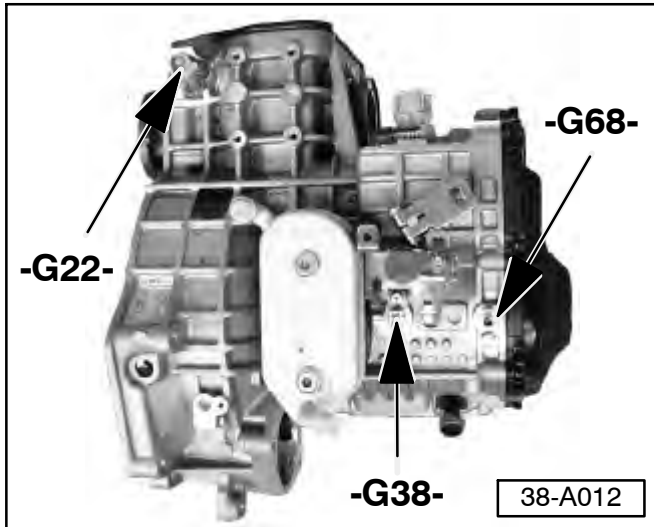

Important!

Please give copies to all your VW Technicians

Technical Bulletin

Subject: Speed Sensors, Locating on Transmission and Associated Diagnostic Trouble Codes

Group: 01

Number: 99-02

Model(s): All with 01M Automatic Transmission

Date: Mar. 31, 1999

Service

◀ Use illustration to identify transmission Vehicle Speed Sensor (VSS) -G38-, Vehicle Speed Sensor (VSS) -G68- and Speedometer Vehicle Speed Sensor (VSS) -G22-.

The associated Diagnostic Trouble Codes (DTC) and Part Identifiers are listed below.

Engine Control Module		
DTC	Sensor	Part Identifier
00281* (engine OBDI)	-G22-	9009
16885 (engine OBDII)		

* VAG 1551 Scan Tool (ST) incorrectly shows -G68- actual component is -G22-.

Transmission Control Module		
DTC	Sensor	Part Identifier
00297	-G38-	3726
00281	-G68-	3732

Instrument Cluster		
DTC	Sensor	Part Identifier
01086	-G22-	9009

C 01-99-02