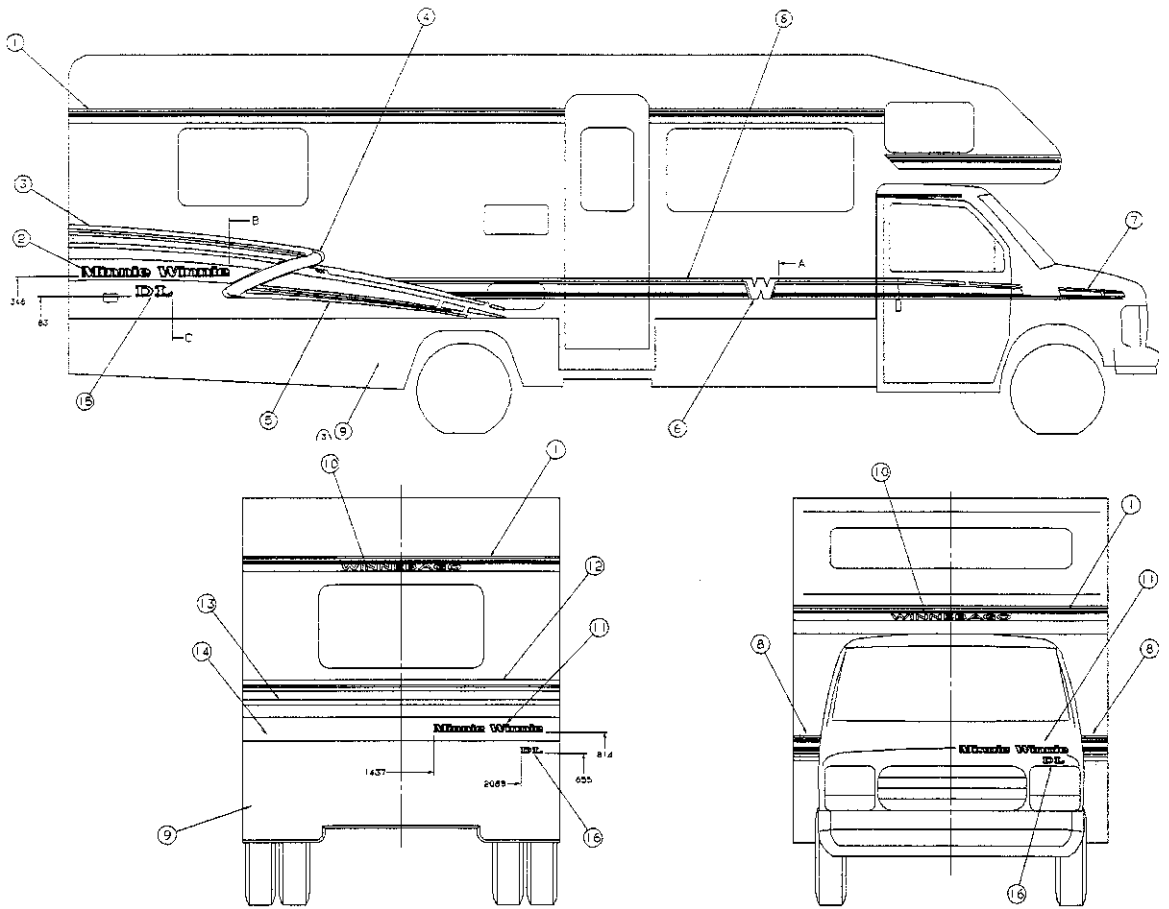

Winnebago Industries Service Training Dupont® Paint Codes

MINNIE WINNIE MINNIE WINNIE DL

Main Body Color

Color	Dupont #
Bright White	B8951

Accent Color

Color	Placement	Dupont #
Forest Green (DL Option Only)	Lower Sidewall	F1917