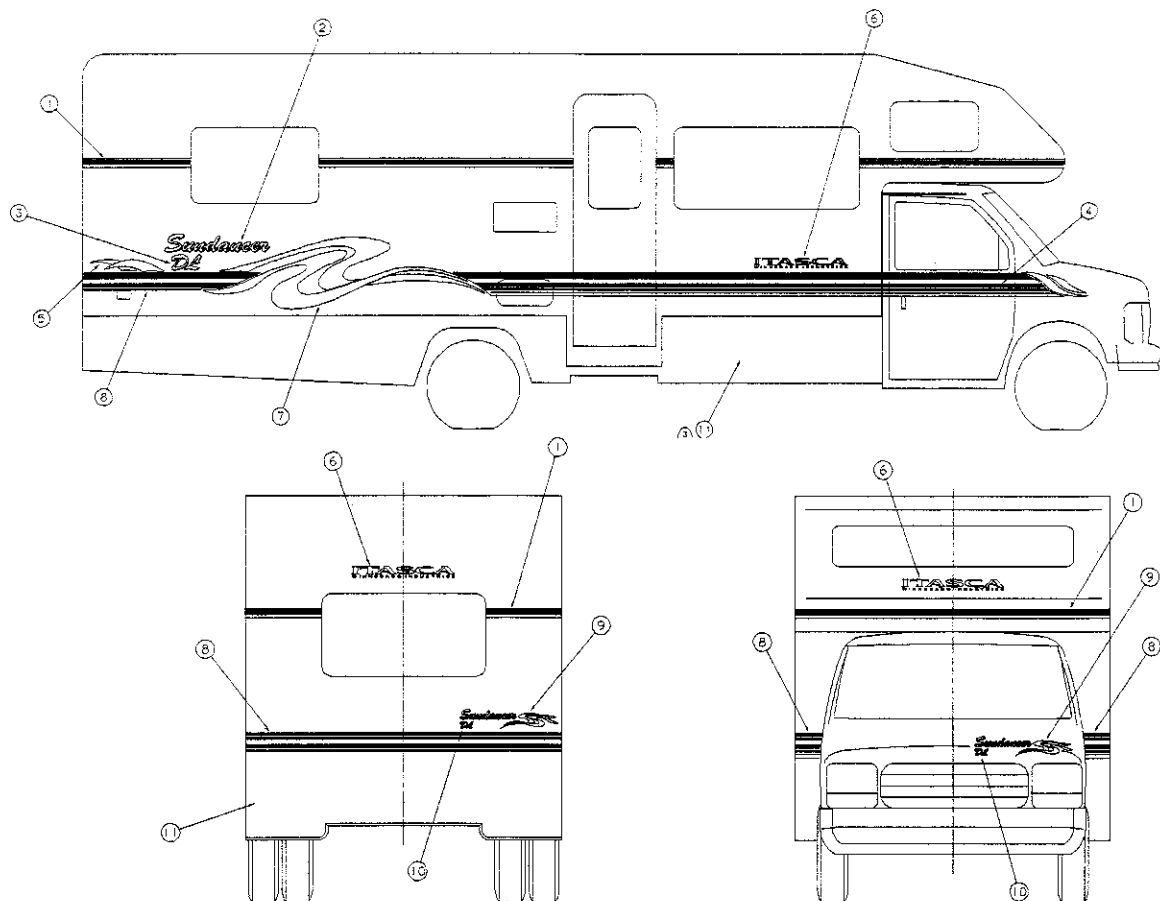

Winnebago Industries Service Training Dupont® Paint Codes

SUNDANCER SUNDANCER DL

Main Body Color

Color	Dupont #
Bright White	B8951

Accent Color

Color	Placement	Dupont #
Super Blue Met.	Lower Sidewall	F1915