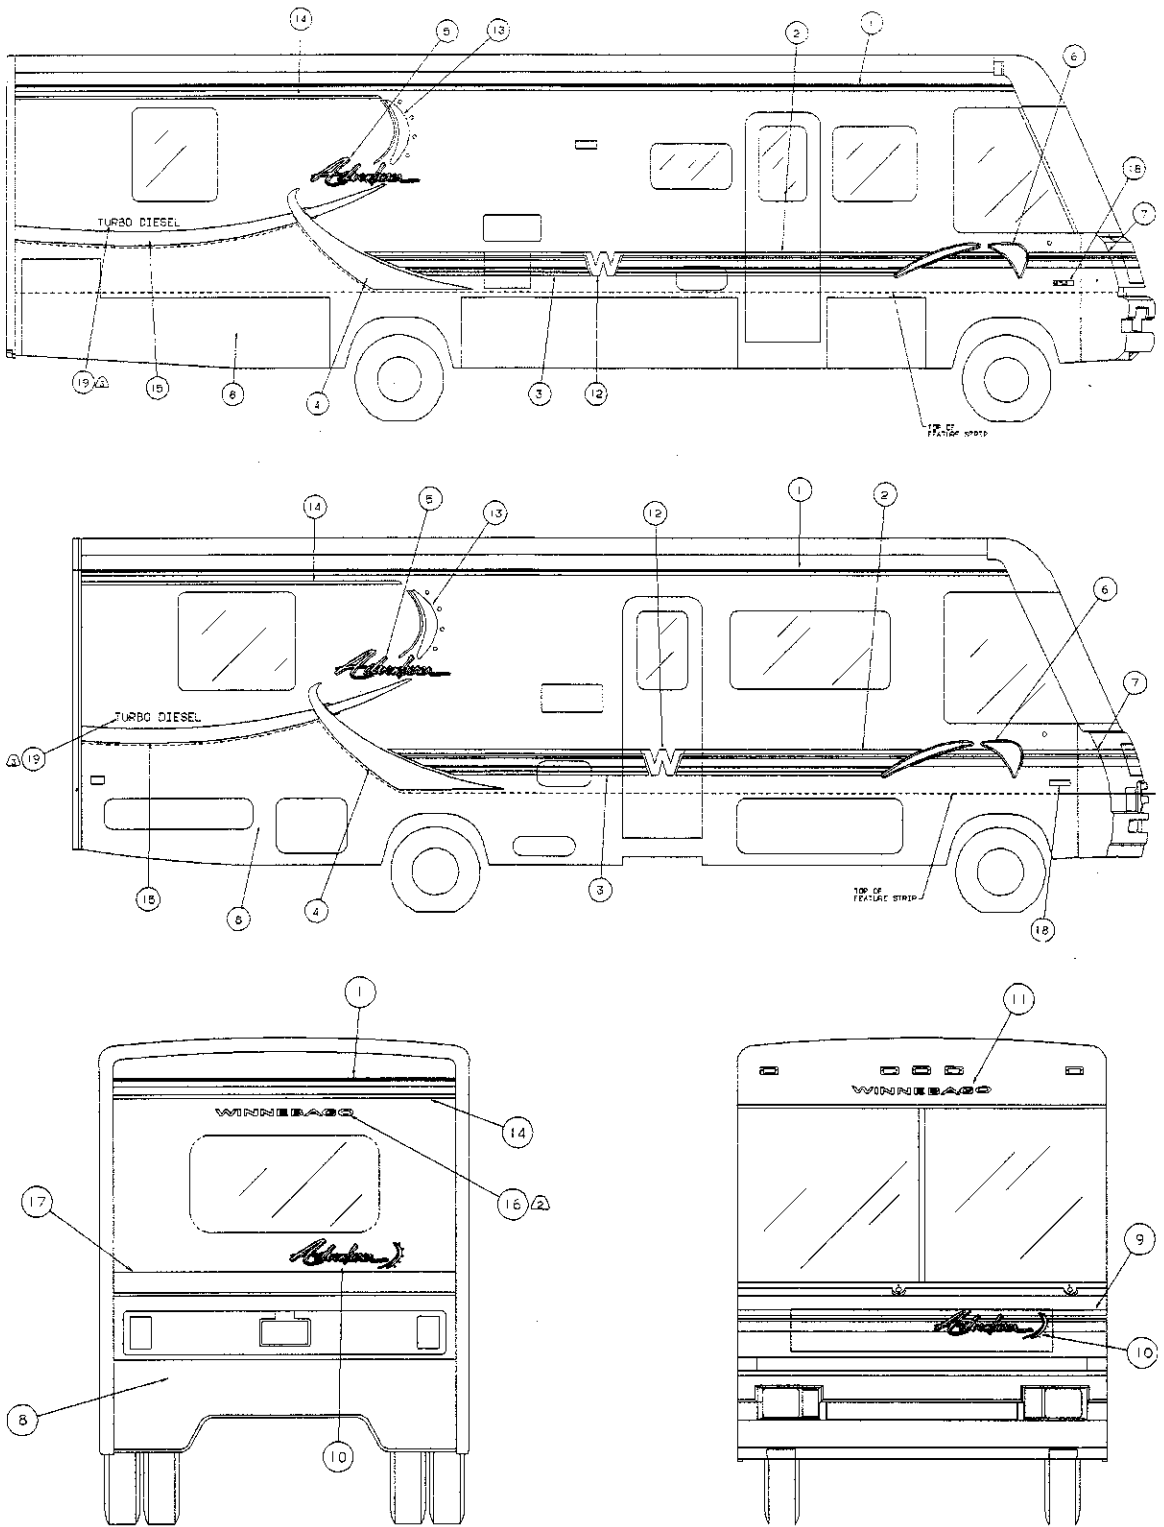

ADVENTURER

Winnebago Industries Service Training Dupont® Paint Codes

Main Body Color

Color	Dupont #
Bright White	B8951

Accent Color

Exterior Film Graphics - Interior Color Code H17-Botanical and H23-Oak Leaf

Color	Placement	Dupont #
Umbra Brown	Lower Sidewall	F2529

Exterior Film Graphics - Interior Color Code H-18-North Star, H19-Zepher, and H25-Easton Interiors

Color	Placement	Dupont #
Super Blue	Lower Sidewall	F1915

Exterior Film Graphics - Interior Color Code H17-Botanical and H23-Oak Leaf

Callout #	Color	Callout #	Color
1	Ivy Green Met. Light Briar Brown Met.	11	Pine Green Met.
2	Pine Green Met. Ivy Green Met. Dark Blue Met.	12	Pine Green Met.
3	Light Briar Brown Met. Pine Green Met.	13	Dark Blue Met. Pine Green Met. Light Briar Brown Met.
4	Dark Blue Met. Pine Green Met.	14	Dark Blue Met.
5	Bright. White Dark Blue Met. Light Briar Brown Met.	15	Pine Green Met. Light Briar Brown Met.
6	Dark Blue Met. Bright. White	16	Pine Green Met.
7	Pine Green Met. Ivy Green Met. Dark Blue Met.	17	Light Briar Brown Met.
8	Paint-Umbra Brown	18	Black Off White M. Gray S. Red
9	Pine Green Met. Ivy Green Met. Dark Blue Met.	19	Dark Blue Met. (Diesel Units Only)
10	Bright. White Dark Blue Met. Pine Green Met. Light Briar Brown Met.