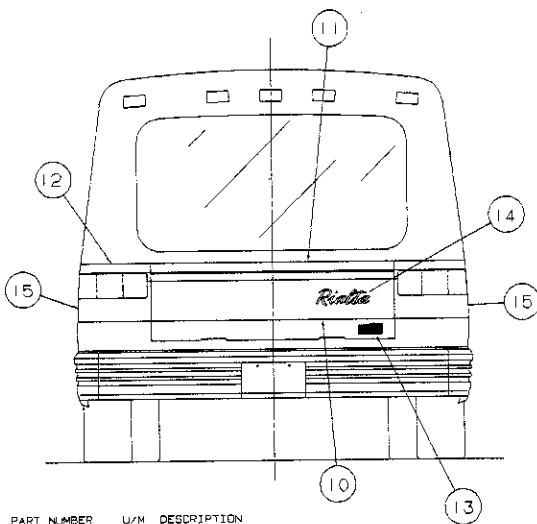

Winnebago Industries Service Training Dupont® Paint Codes

RIALTA

KEY PART NUMBER U/M DESCRIPTION
1 105761-55-041 (RIAL) PT MEU 316191RF-153, 4th - G.R. GRPH/OP, ROOF

Main Body Color

Color	Dupont #
VW White	W9670

Accent Color

Color	Placement	Dupont #
None