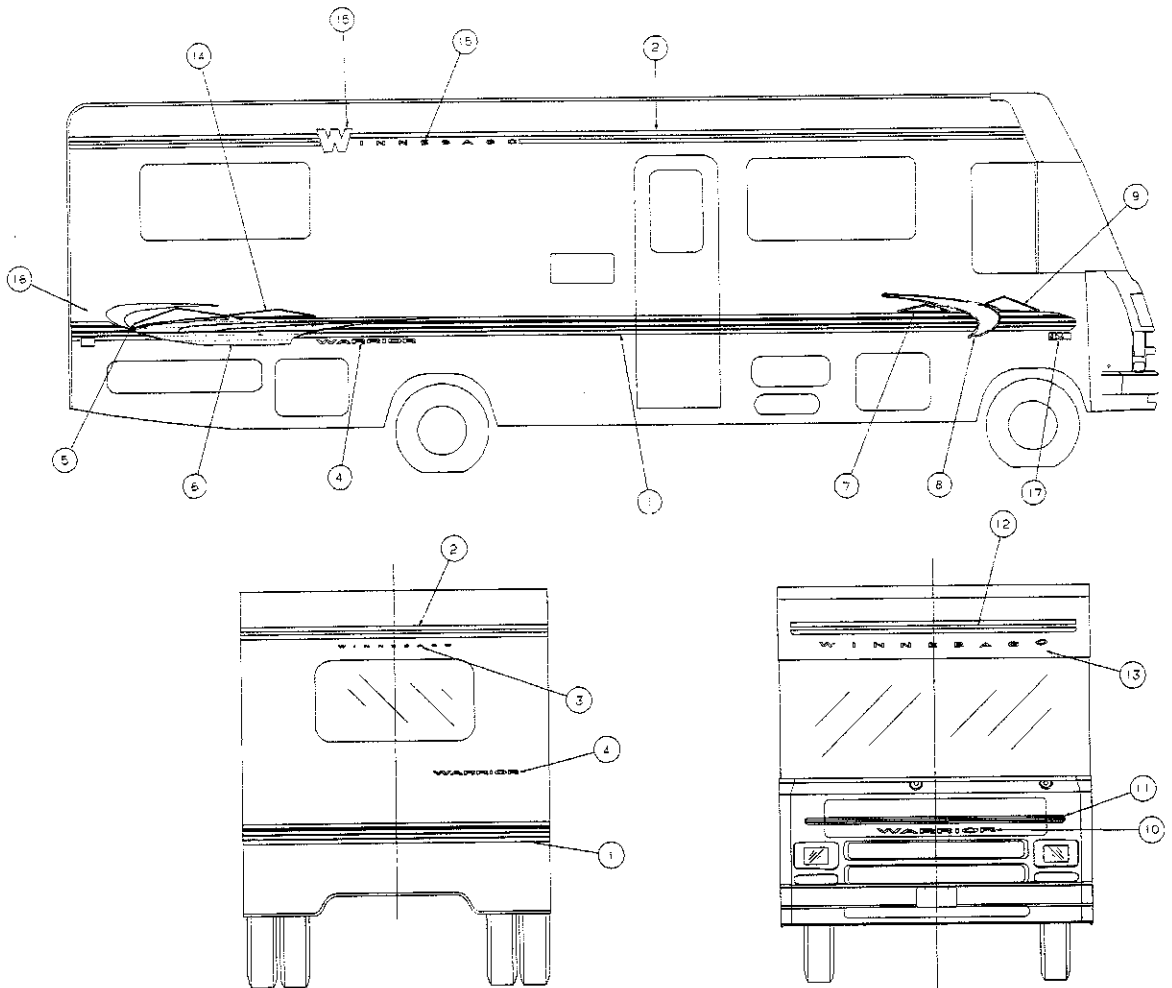

WARRIOR

Main Body Color

Color	Dupont #
Bright White	B8951

Accent Color

Color	Placement	Dupont #
None