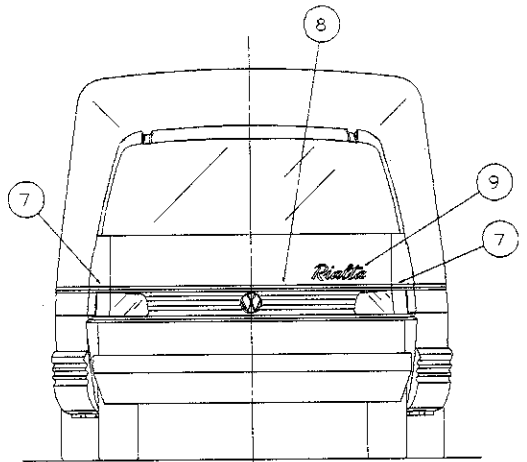

Winnebago Industries Service Training Dupont® Paint Codes

RIALTA

KEY PART NUMBER U/M DESCRIPTION
1 105761-55-041 (RIAL) PT MEU 316191RF-153, 4th - G.R. GRPH/OP, ROOF

Main Body Color

Color	Dupont #
VW White	W9670

Accent Color

Color	Placement	Dupont #
None