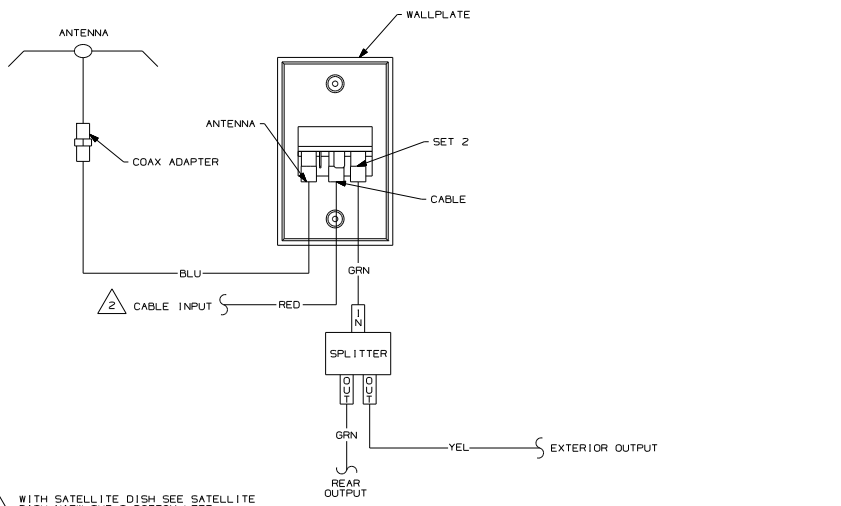

WITH EITHER EXTERIOR ENTERTAINMENT CENTER OR REAR OUTPUT

WITH EXTERIOR ENTERTAINMENT CENTER AND REAR OUTPUT

WITHOUT EITHER EXTERIOR ENTERTAINMENT CENTER OR REAR OUTPUT

2 WITH SATELLITE DISH SEE SATELLITE DISH VIEW SHT 2 BOTTOM LEFT.  
 1 COLOR INDICATES IDENTIFICATION TAPE.  
 NOTES:

<b>WINNEBAGO</b>		COPYRIGHT 2002 WINNEBAGO INDUSTRIES, INC.	
DATE	ORIG. DATE		
CHKD	ALL DIMENSIONS ARE IN MILLIMETERS		
F.E.	FIRST USED		
W.E.	93 MOTORHOMES		
CDR			
UNSPECIFIED TOLERANCES ARE:		MATERIAL	
HOSE DIA (X)	+		
ONE-PLACE (X,XX)	+		
TWO-PLACE (X,XX)	+		
ANGLE	+		
THIRD ANGLE PROJECTION			
<b>DO NOT SCALE DRAWING</b>			
TITLE: WIRING DIAGRAM-TV COAX			
SHEET 1 OF 2	PART NO	110138	
REF:	1		

- NOTES:
- 2 WITH SATELLITE DISH SEE SATELLITE DISH VIEW BOTTOM LEFT.
  - 1 CONNECT TV COAX TO JACK ON FRONT OF WALLPLATE.

N, M OR P-SERIES WITH TV AND VCR OR F, G OR C-BODY WITH TV, VCR, EXTERIOR ENTERTAINMENT CENTER AND REAR OUTPUT