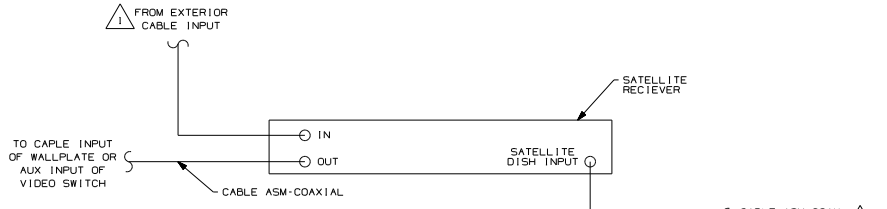

1. NOTES:
2. 2 WITH SATELLITE DISH SEE SATELLITE DISH VIEW BOTTOM LEFT.
   - 1 CONNECT TV COAX TO JACK ON FRONT OF WALLPLATE.

N, M OR P-SERIES WITH TV AND VCR OR F, G OR C-BODY WITH TV, VCR, EXTERIOR ENTERTAINMENT CENTER AND REAR OUTPUT

FIRST USES	
93 MOTORHAMES	
DO NOT SCALE DRAWING	
TITLE: WIRING DIAGRAM-TV COAX	
SHEET 2	PART NO 110138