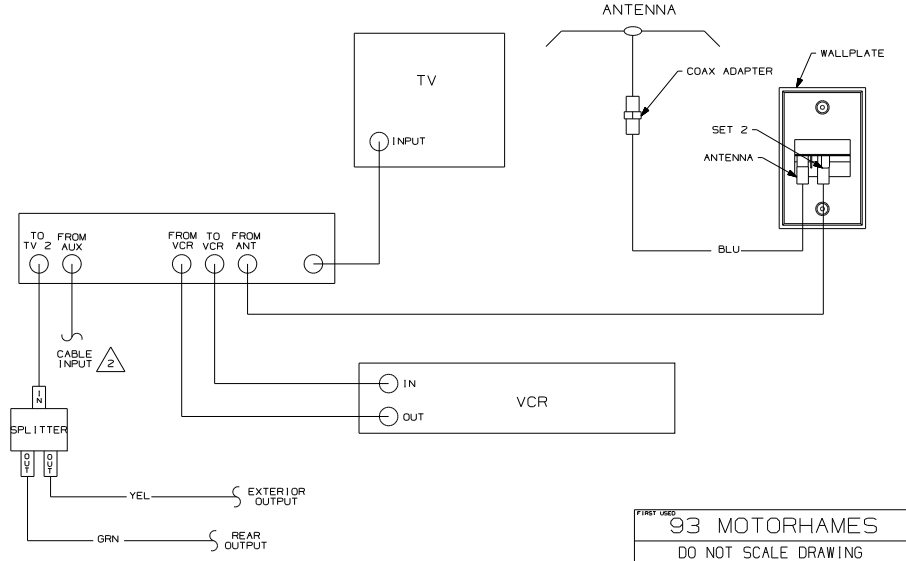

WITH EITHER EXTERIOR ENTERTAINMENT CENTER OR REAR OUTPUT

WITH EXTERIOR ENTERTAINMENT CENTER AND REAR OUTPUT

WITHOUT EITHER EXTERIOR ENTERTAINMENT CENTER OR REAR OUTPUT

2 WITH SATELLITE DISH SEE SATELLITE DISH VIEW SHT 2 BOTTOM LEFT.  
 1 COLOR INDICATES IDENTIFICATION TAPE.  
 NOTES:

<b>WINNEBAGO</b>		COPYRIGHT 2002 WINNEBAGO INDUSTRIES, INC.	
DATE	ORIG. DATE		
CHKD	ALL DIMENSIONS ARE IN MILLIMETERS		
F.E.	FIRST USED		
W.E.	93 MOTORHOMES		
CDR			
UNSPECIFIED TOLERANCES ARE:		MATERIAL	
HOSE DIA (X)	+		
ONE-PLACE (X,XX)	+		
TWO-PLACE (X,XX)	+		
ANGLE	+		
THIRD ANGLE PROJECTION			
<b>DO NOT SCALE DRAWING</b>			
TITLE: WIRING DIAGRAM-TV COAX			
SHEET 1 OF 2	PART NO	110138	
REF:	1		

- NOTES:
- 2 WITH SATELLITE DISH SEE SATELLITE DISH VIEW BOTTOM LEFT.
  - 1 CONNECT TV COAX TO JACK ON FRONT OF WALLPLATE.

N, M OR P-SERIES WITH TV AND VCR OR F, G OR C-BODY WITH TV, VCR, EXTERIOR ENTERTAINMENT CENTER AND REAR OUTPUT