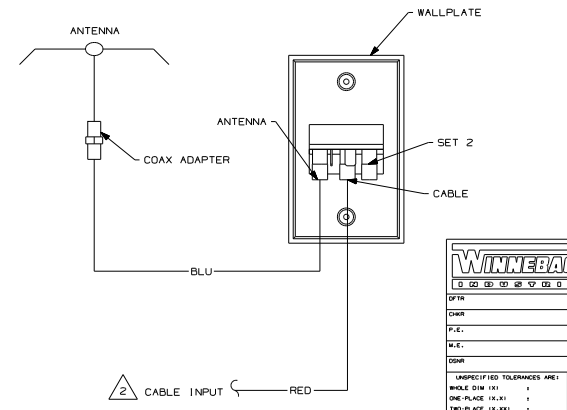

WITH EITHER EXTERIOR ENTERTAINMENT CENTER OR REAR OUTPUT

WITH EXTERIOR ENTERTAINMENT CENTER AND REAR OUTPUT

WITHOUT EITHER EXTERIOR ENTERTAINMENT CENTER OR REAR OUTPUT

2 WITH SATELLITE DISH SEE SATELLITE DISH VIEW SHT 2 BOTTOM LEFT.  
 1 COLOR INDICATES IDENTIFICATION TAPE.  
 NOTES:

- NOTES:
- 2 WITH SATELLITE DISH SEE SATELLITE DISH VIEW BOTTOM LEFT.
  - 1 CONNECT TV COAX TO JACK ON FRONT OF WALLPLATE.

N, M OR P-SERIES WITH TV AND VCR OR F, G OR C-BODY WITH TV, VCR, EXTERIOR ENTERTAINMENT CENTER AND REAR OUTPUT