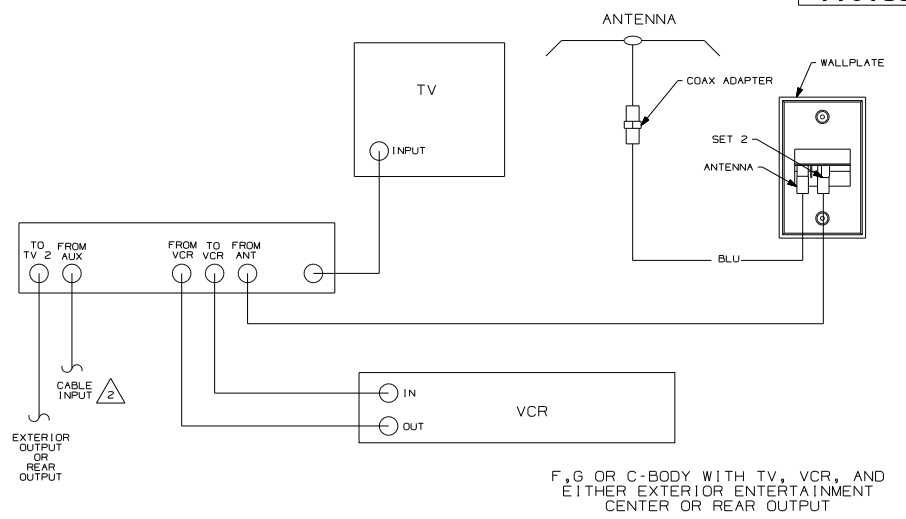

WITH EITHER EXTERIOR ENTERTAINMENT CENTER OR REAR OUTPUT

WITH EXTERIOR ENTERTAINMENT CENTER AND REAR OUTPUT

WITHOUT EITHER EXTERIOR ENTERTAINMENT CENTER OR REAR OUTPUT

2 WITH SATELLITE DISH SEE SATELLITE DISH VIEW SHT 2 BOTTOM LEFT.  
 1 COLOR INDICATES IDENTIFICATION TAPE.  
 NOTES:

- NOTES:
- 2 WITH SATELLITE DISH SEE SATELLITE DISH VIEW BOTTOM LEFT.
  - 1 CONNECT TV COAX TO JACK ON FRONT OF WALLPLATE.

N, M OR P-SERIES WITH TV AND VCR OR F, G OR C-BODY WITH TV, VCR, EXTERIOR ENTERTAINMENT CENTER AND REAR OUTPUT