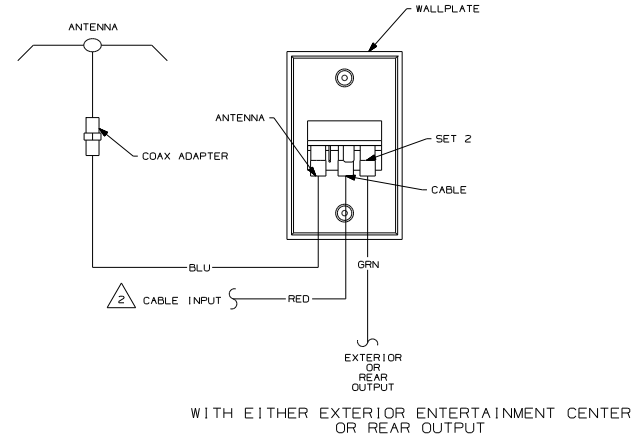

WITH EITHER EXTERIOR ENTERTAINMENT CENTER OR REAR OUTPUT

WITH EXTERIOR ENTERTAINMENT CENTER AND REAR OUTPUT

WITHOUT EITHER EXTERIOR ENTERTAINMENT CENTER OR REAR OUTPUT

2 WITH SATELLITE DISH SEE SATELLITE DISH VIEW SHT 2 BOTTOM LEFT.  
 1 COLOR INDICATES IDENTIFICATION TAPE.  
 NOTES:

- NOTES:
- 2 WITH SATELLITE DISH SEE SATELLITE DISH VIEW BOTTOM LEFT.
  - 1 CONNECT TV COAX TO JACK ON FRONT OF WALLPLATE.

N, M OR P-SERIES WITH TV AND VCR OR F, G OR C-BODY WITH TV, VCR, EXTERIOR ENTERTAINMENT CENTER AND REAR OUTPUT