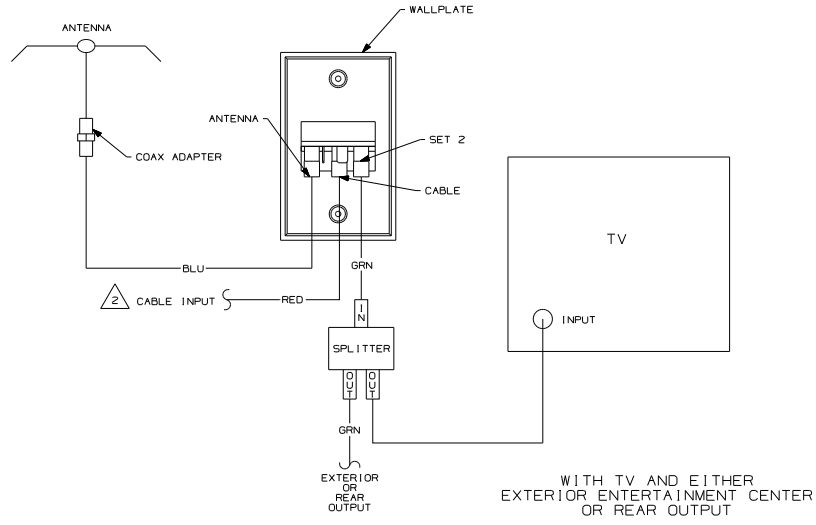

2 WITH SATELLITE DISH SEE SATELLITE DISH VIEW SHT 2 BOTTOM LEFT.
1 COLOR INDICATES IDENTIFICATION TAPE.
NOTES:

WINNEBAGO		COPYRIGHT 2002 WINNEBAGO INDUSTRIES, INC.	
DATE	ORIG. DATE		
CHKD	ALL DIMENSIONS ARE IN MILLIMETERS		
F.E.	FIRST USED		
W.E.	93 MOTORHOMES		
CDR			
UNSPECIFIED TOLERANCES ARE:		MATERIAL	
HOSE DIA (X)	+		
ONE-PLACE (X,XX)	+		
TWO-PLACE (X,XX)	+		
ANGLE	+		
THIRD ANGLE PROJECTION			
DO NOT SCALE DRAWING			
TITLE: WIRING DIAGRAM-TV COAX			
SHEET 1 OF 2	PART NO	110138	
REF:	1