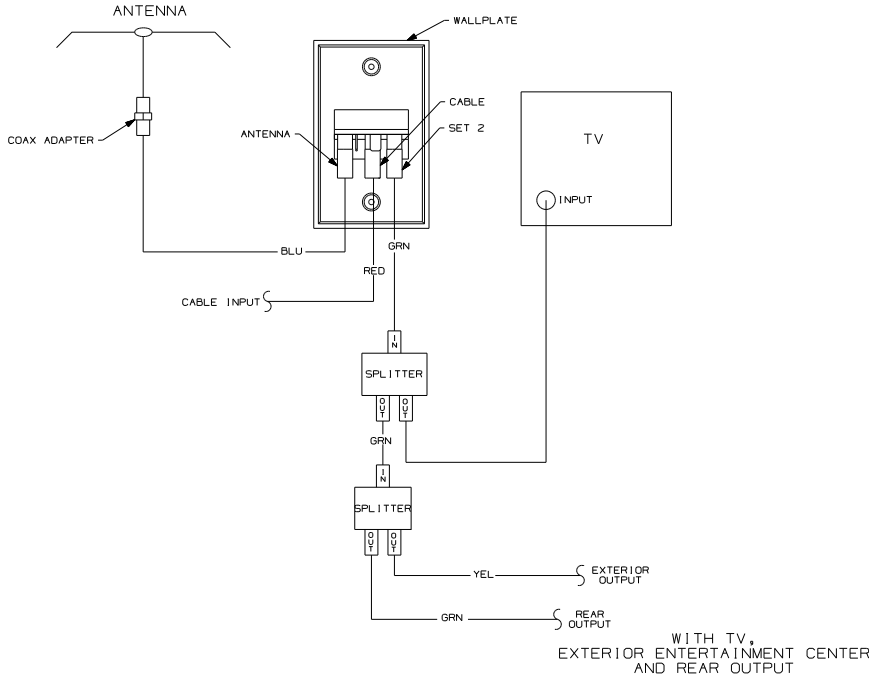

WITH EITHER EXTERIOR ENTERTAINMENT CENTER OR REAR OUTPUT

WITH EXTERIOR ENTERTAINMENT CENTER AND REAR OUTPUT

WITHOUT EITHER EXTERIOR ENTERTAINMENT CENTER OR REAR OUTPUT

2 WITH SATELLITE DISH SEE SATELLITE DISH VIEW SHT 2 BOTTOM LEFT.  
 1 COLOR INDICATES IDENTIFICATION TAPE.  
 NOTES:

<b>WINNEBAGO</b>		COPYRIGHT 2002 WINNEBAGO INDUSTRIES, INC.	
DATE	ORIG. DATE		
CHKD	ALL DIMENSIONS ARE IN MILLIMETERS		
F.E.	FIRST USED		
W.E.	93 MOTORHOMES		
CDR			
UNSPECIFIED TOLERANCES ARE:		MATERIAL	
HOSE DIA (X)	+		
ONE-PLACE (X,XX)	+		
TWO-PLACE (X,XX)	+		
ANGLE	+		
THIRD ANGLE PROJECTION			
<b>DO NOT SCALE DRAWING</b>			
TITLE: WIRING DIAGRAM-TV COAX			
SHEET 1 OF 2	PART NO	110138	
REF:	1		

- NOTES:
- 2 WITH SATELLITE DISH SEE SATELLITE DISH VIEW BOTTOM LEFT.
  - 1 CONNECT TV COAX TO JACK ON FRONT OF WALLPLATE.

N, M OR P-SERIES WITH TV AND VCR OR F, G OR C-BODY WITH TV, VCR, EXTERIOR ENTERTAINMENT CENTER AND REAR OUTPUT